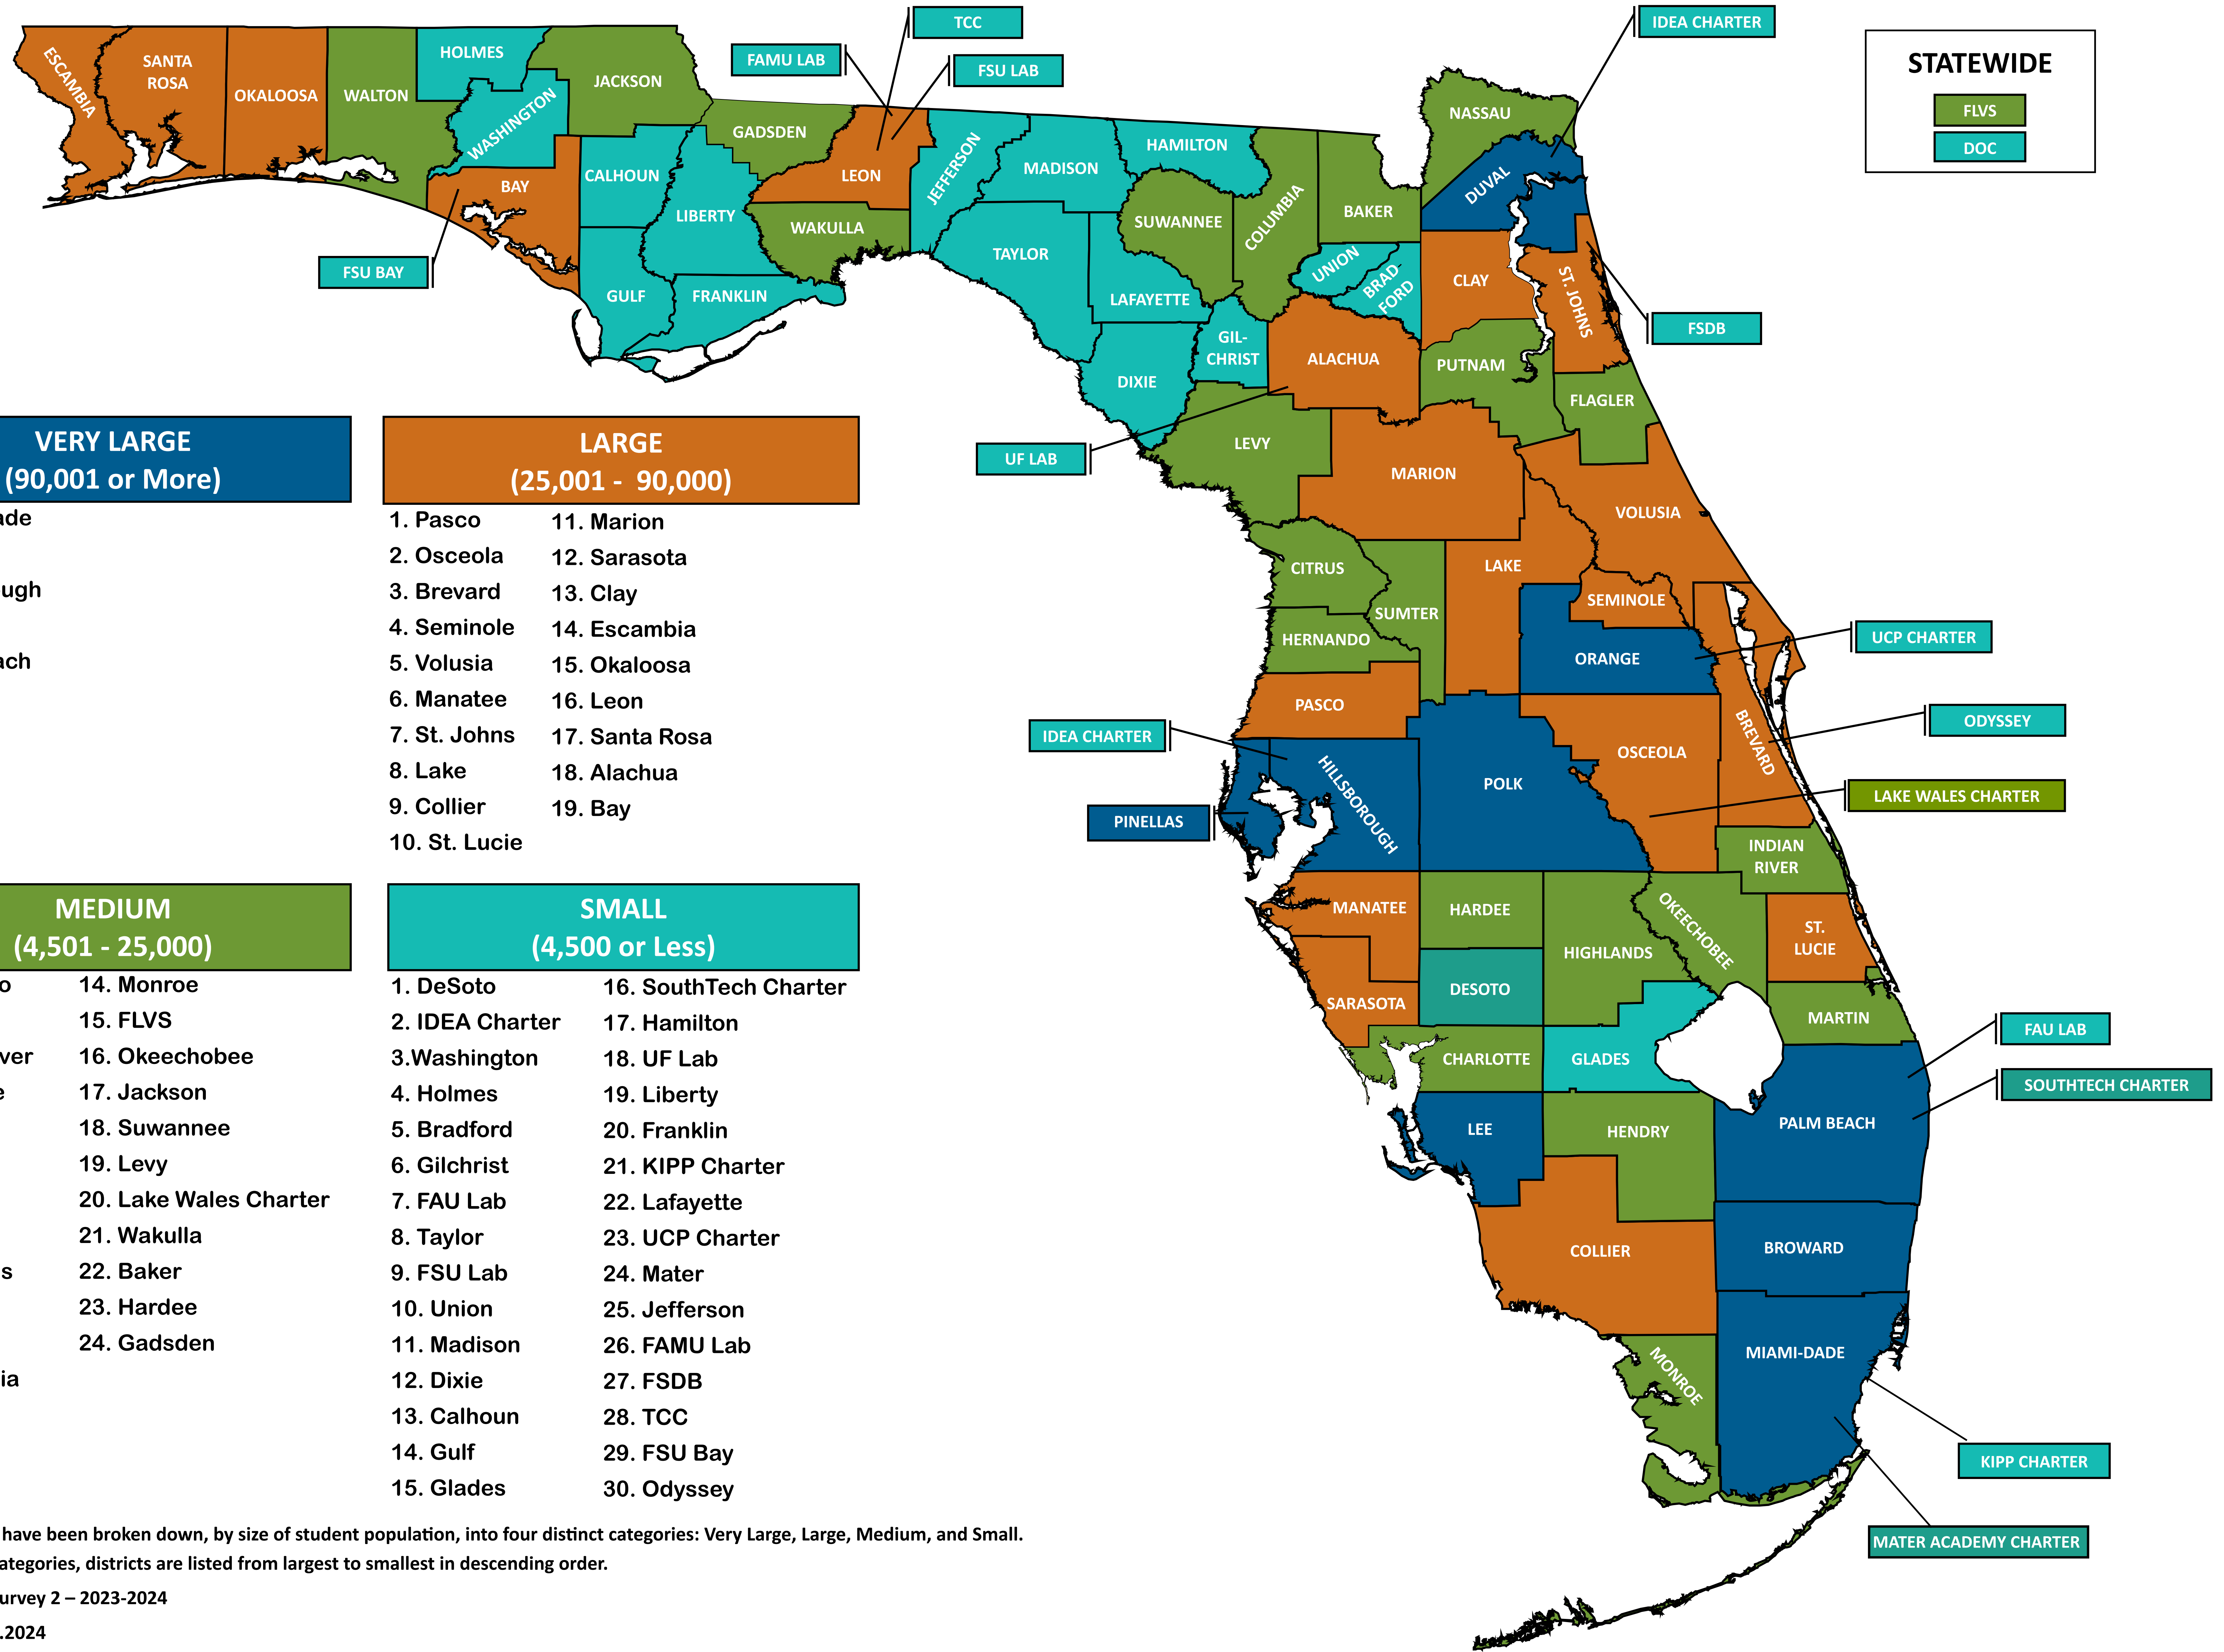

Florida Size-Alike Map

STATEWIDE

- FLVS
- DOC

**VERY LARGE
(90,001 or More)**

1. Miami-Dade
2. Broward
3. Hillsborough
4. Orange
5. Palm Beach
6. Duval
7. Polk
8. Lee
9. Pinellas

**LARGE
(25,001 - 90,000)**

- | | |
|---------------|----------------|
| 1. Pasco | 11. Marion |
| 2. Osceola | 12. Sarasota |
| 3. Brevard | 13. Clay |
| 4. Seminole | 14. Escambia |
| 5. Volusia | 15. Okaloosa |
| 6. Manatee | 16. Leon |
| 7. St. Johns | 17. Santa Rosa |
| 8. Lake | 18. Alachua |
| 9. Collier | 19. Bay |
| 10. St. Lucie | |

**MEDIUM
(4,501 - 25,000)**

- | | |
|-----------------|------------------------|
| 1. Hernando | 14. Monroe |
| 2. Martin | 15. FLVS |
| 3. Indian River | 16. Okeechobee |
| 4. Charlotte | 17. Jackson |
| 5. Citrus | 18. Suwannee |
| 6. Flagler | 19. Levy |
| 7. Hendry | 20. Lake Wales Charter |
| 8. Nassau | 21. Wakulla |
| 9. Highlands | 22. Baker |
| 10. Walton | 23. Hardee |
| 11. Putnam | 24. Gadsden |
| 12. Columbia | |
| 13. Sumter | |

Note: Districts have been broken down, by size of student population, into four distinct categories: Very Large, Large, Medium, and Small. Within these categories, districts are listed from largest to smallest in descending order.